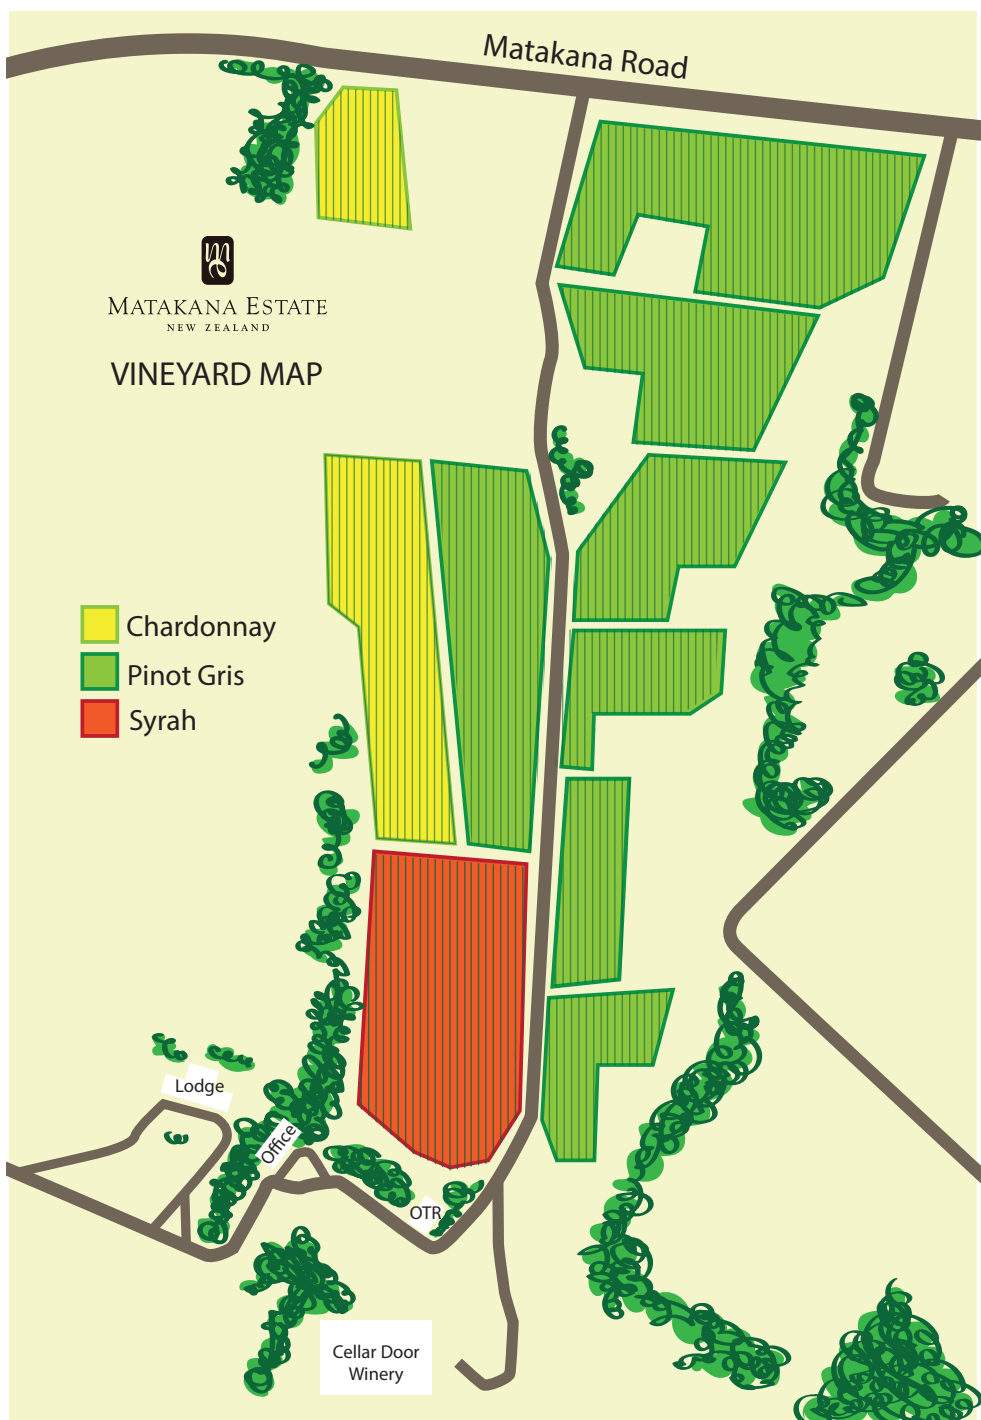

ROSÉ

Rosé 2021 Matakana	\$12	\$40
----------------------	------	------

RED

Merlot 2014 Hawkes Bay	\$12	\$40
Merlot, Cab Franc 2014 Hawkes Bay	\$14	\$46
Syrah 2015 Reserve Matakana	\$14	\$58

Matakana Road

MATAKANA ESTATE
NEW ZEALAND

VINEYARD MAP

-  Chardonnay
-  Pinot Gris
-  Syrah

Lodge

Office

OTR

Cellar Door
Winery